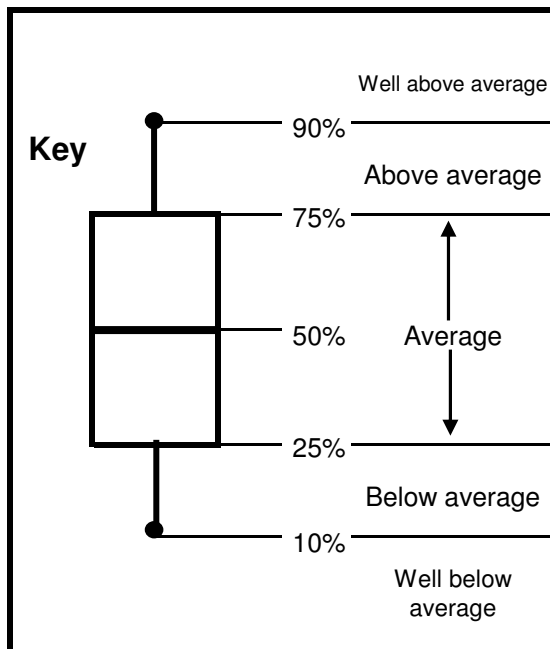

First Grade 2007-08 AIMSWEB Computation Test Results

Name _____

The AIMSWEB test is a nationally normed test which means that a student's score is compared to all students across the nation that are also taking the test. Even though a student might fall in the "average" range, it is important that a program of daily practice be used to strength their computational skills.