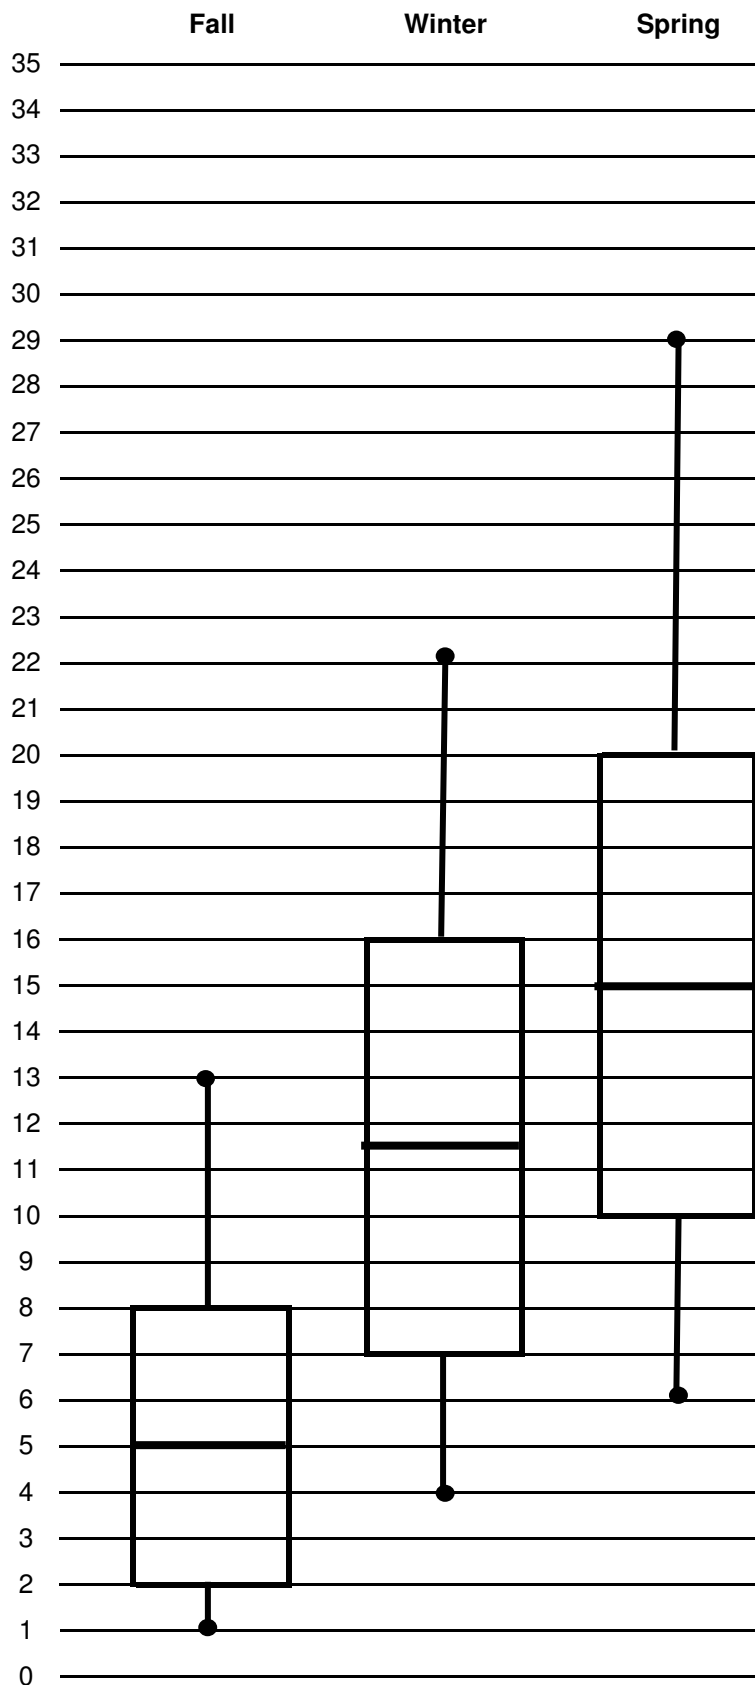

First Grade 2007-08 AIMSWEB Computation Test Results

Name _____

The AIMSWEB test is a nationally normed test which means that a student's score is compared to all students across the nation that are also taking the test. Even though a student might fall in the "average" range, it is important that a program of daily practice be used to strength their computational skills.